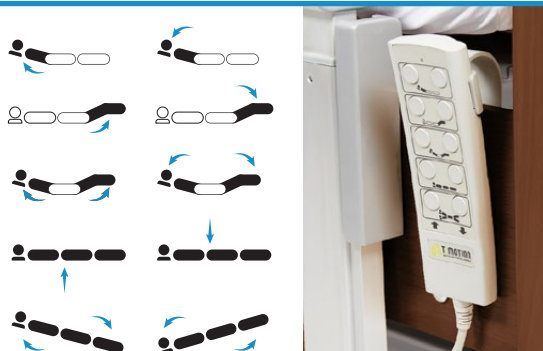

Overall Length	2190mm
Overall Width	930mm
Lift Range	270 - 660 mm
Mattress Platform	860 x 2000mm

AVAILABLE IN:
KING SINGLE SIZE
AND WITH
REMOVABLE BED EXTENSION

WALL BUFFER

CENTRAL LOCKING

SIDE RAILS (OPTIONAL)

POSTURE SETTINGS

BEDSIDE CABINET

FOUR CASTORS WITH BRAKES
LOCKABLE TOP DRAW

Width	550mm
Depth	450mm
Height	780mm